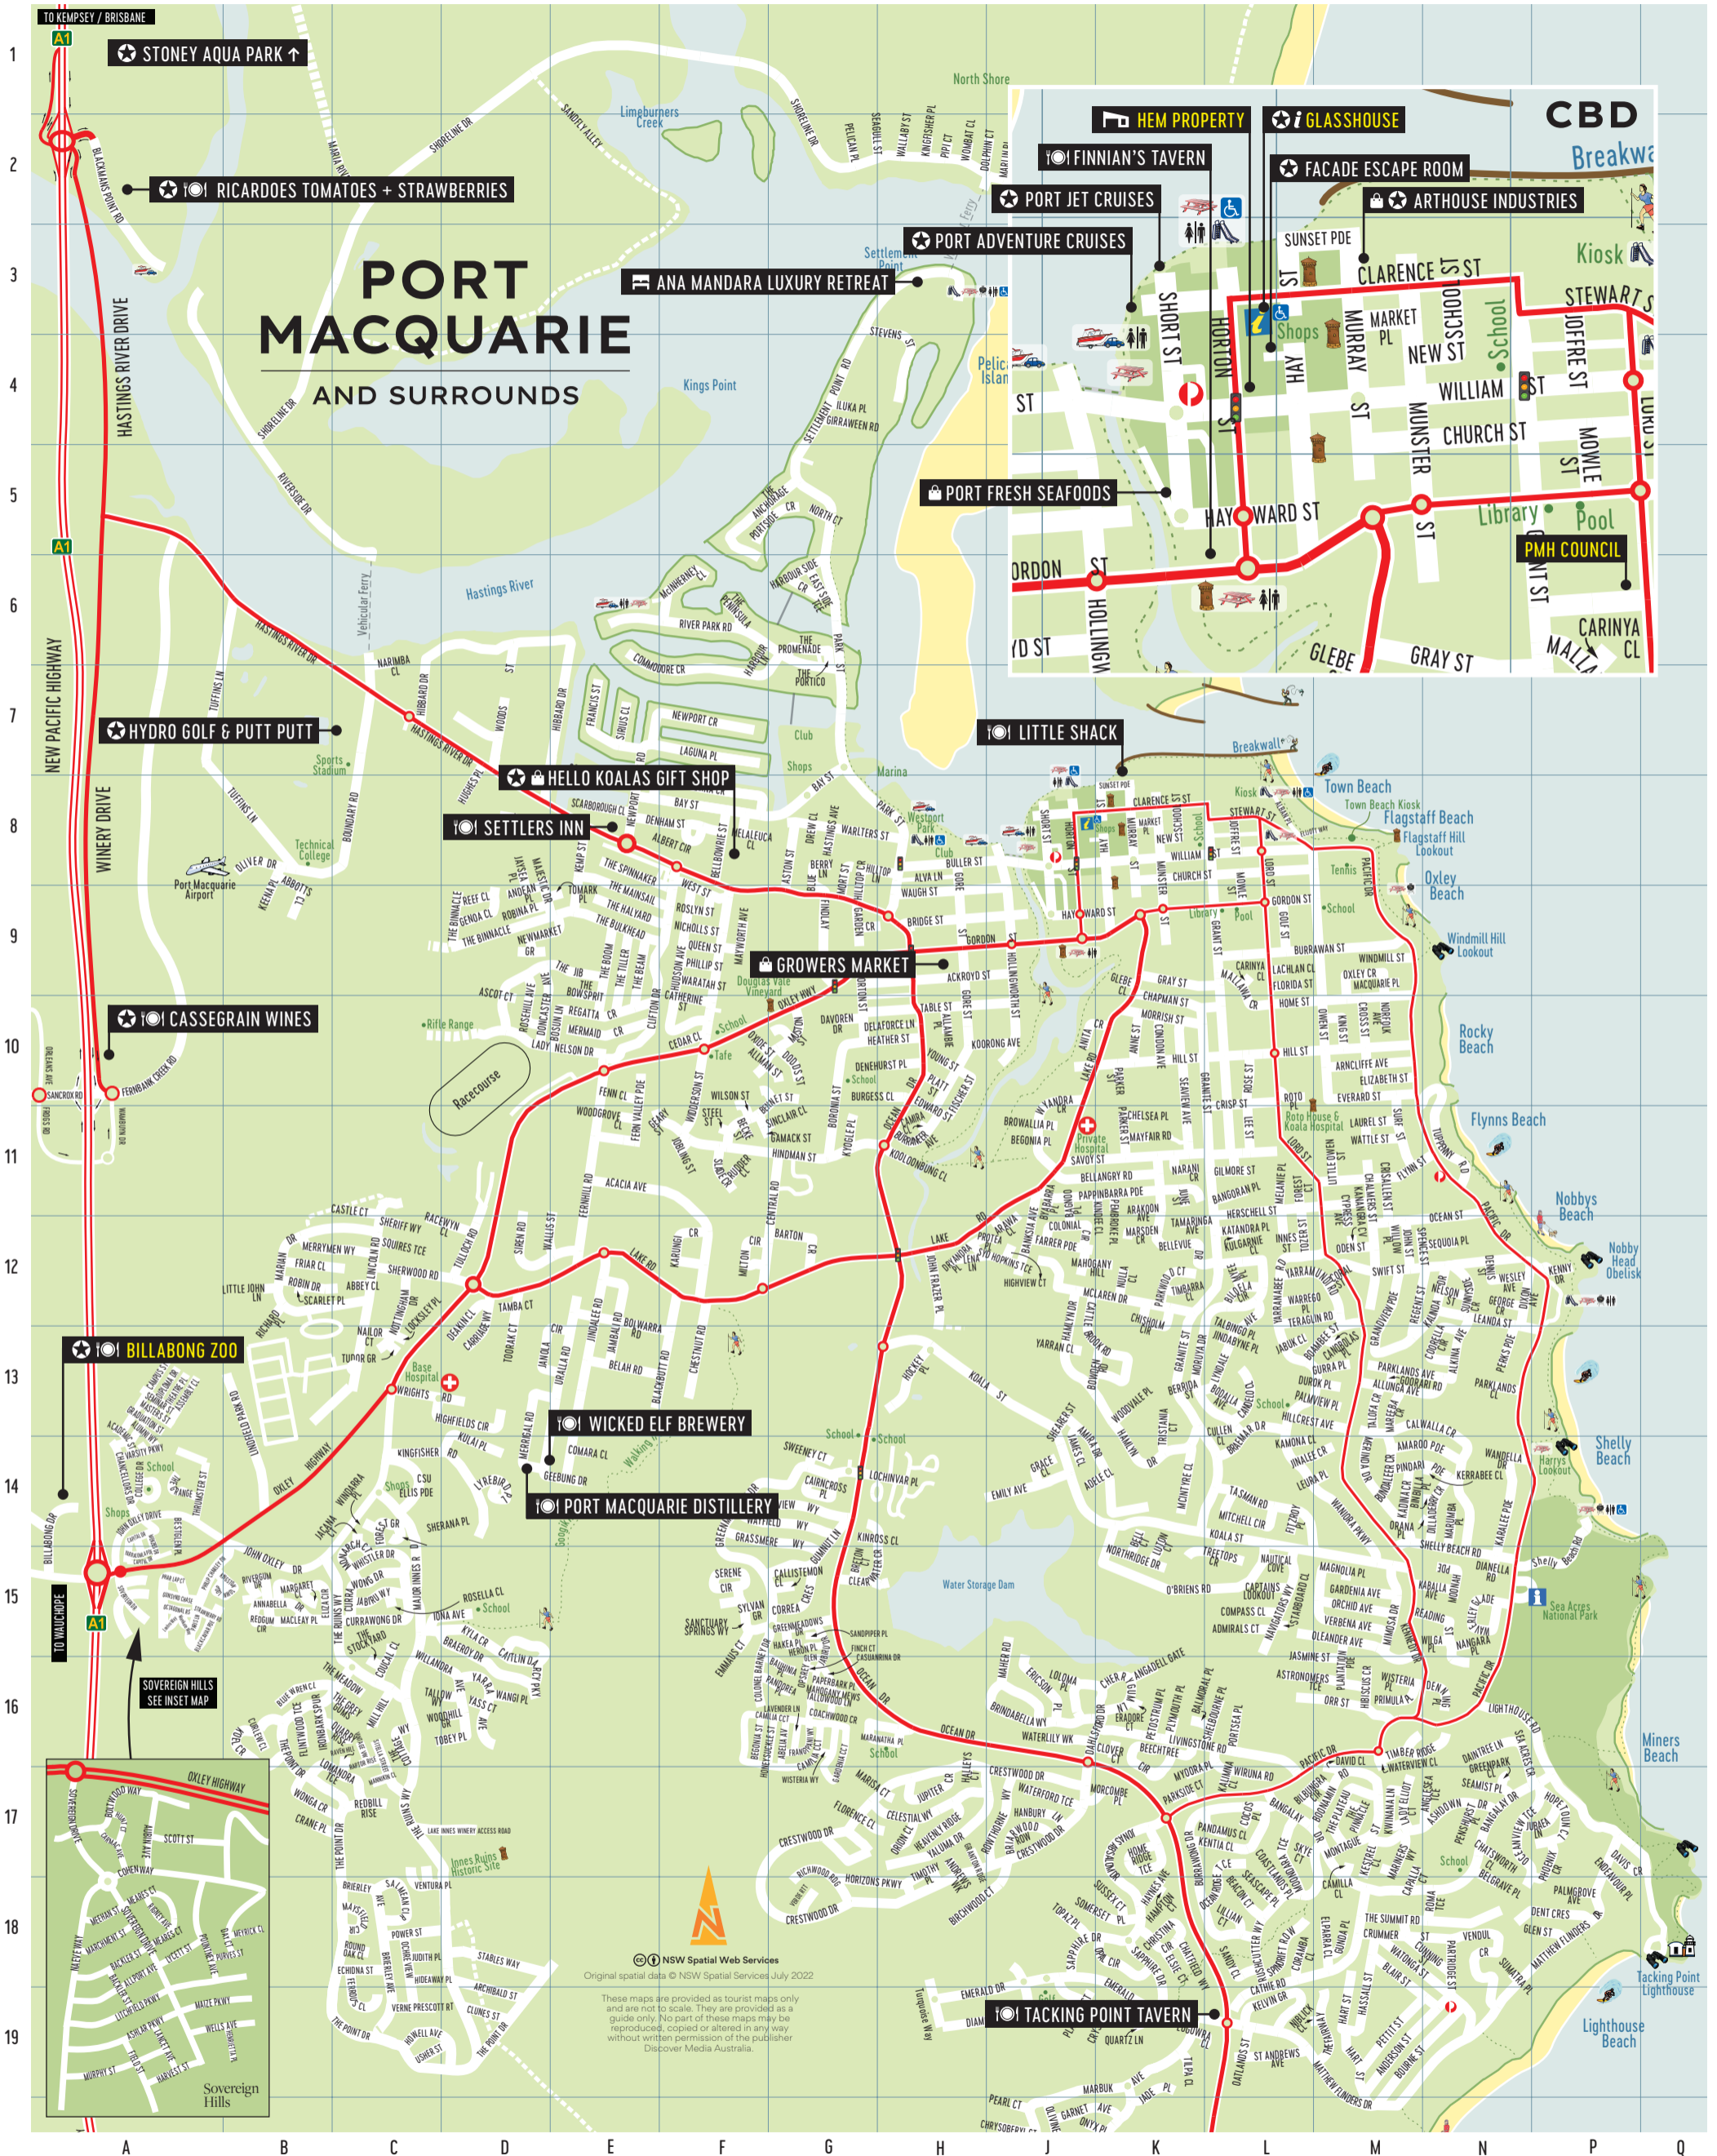

VISITOR MAPS.

SCAN FOR MORE INFO ON LISTED BUSINESSES

discover

PROUDLY SUPPORTED BY THESE LOCAL BUSINESSES

LEGEND Real Estate Retail Attraction Food + Beverage Accommodation Information