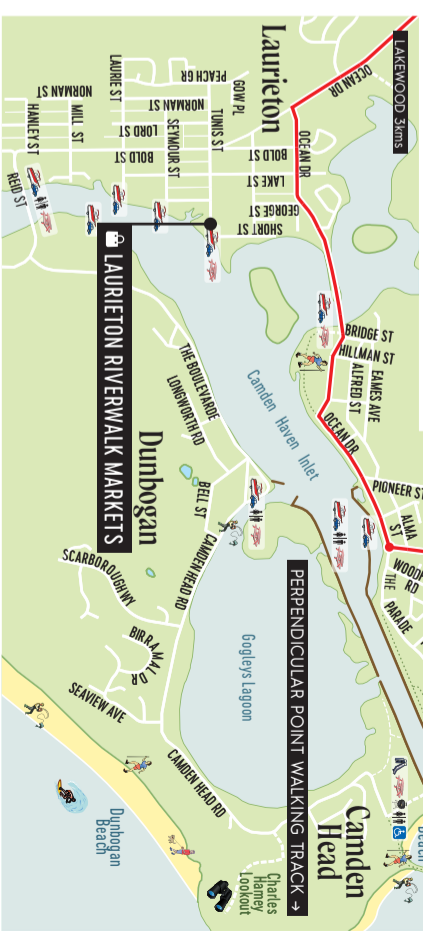

REGIONAL TOWNS

GREATER PORT MACQUARIE