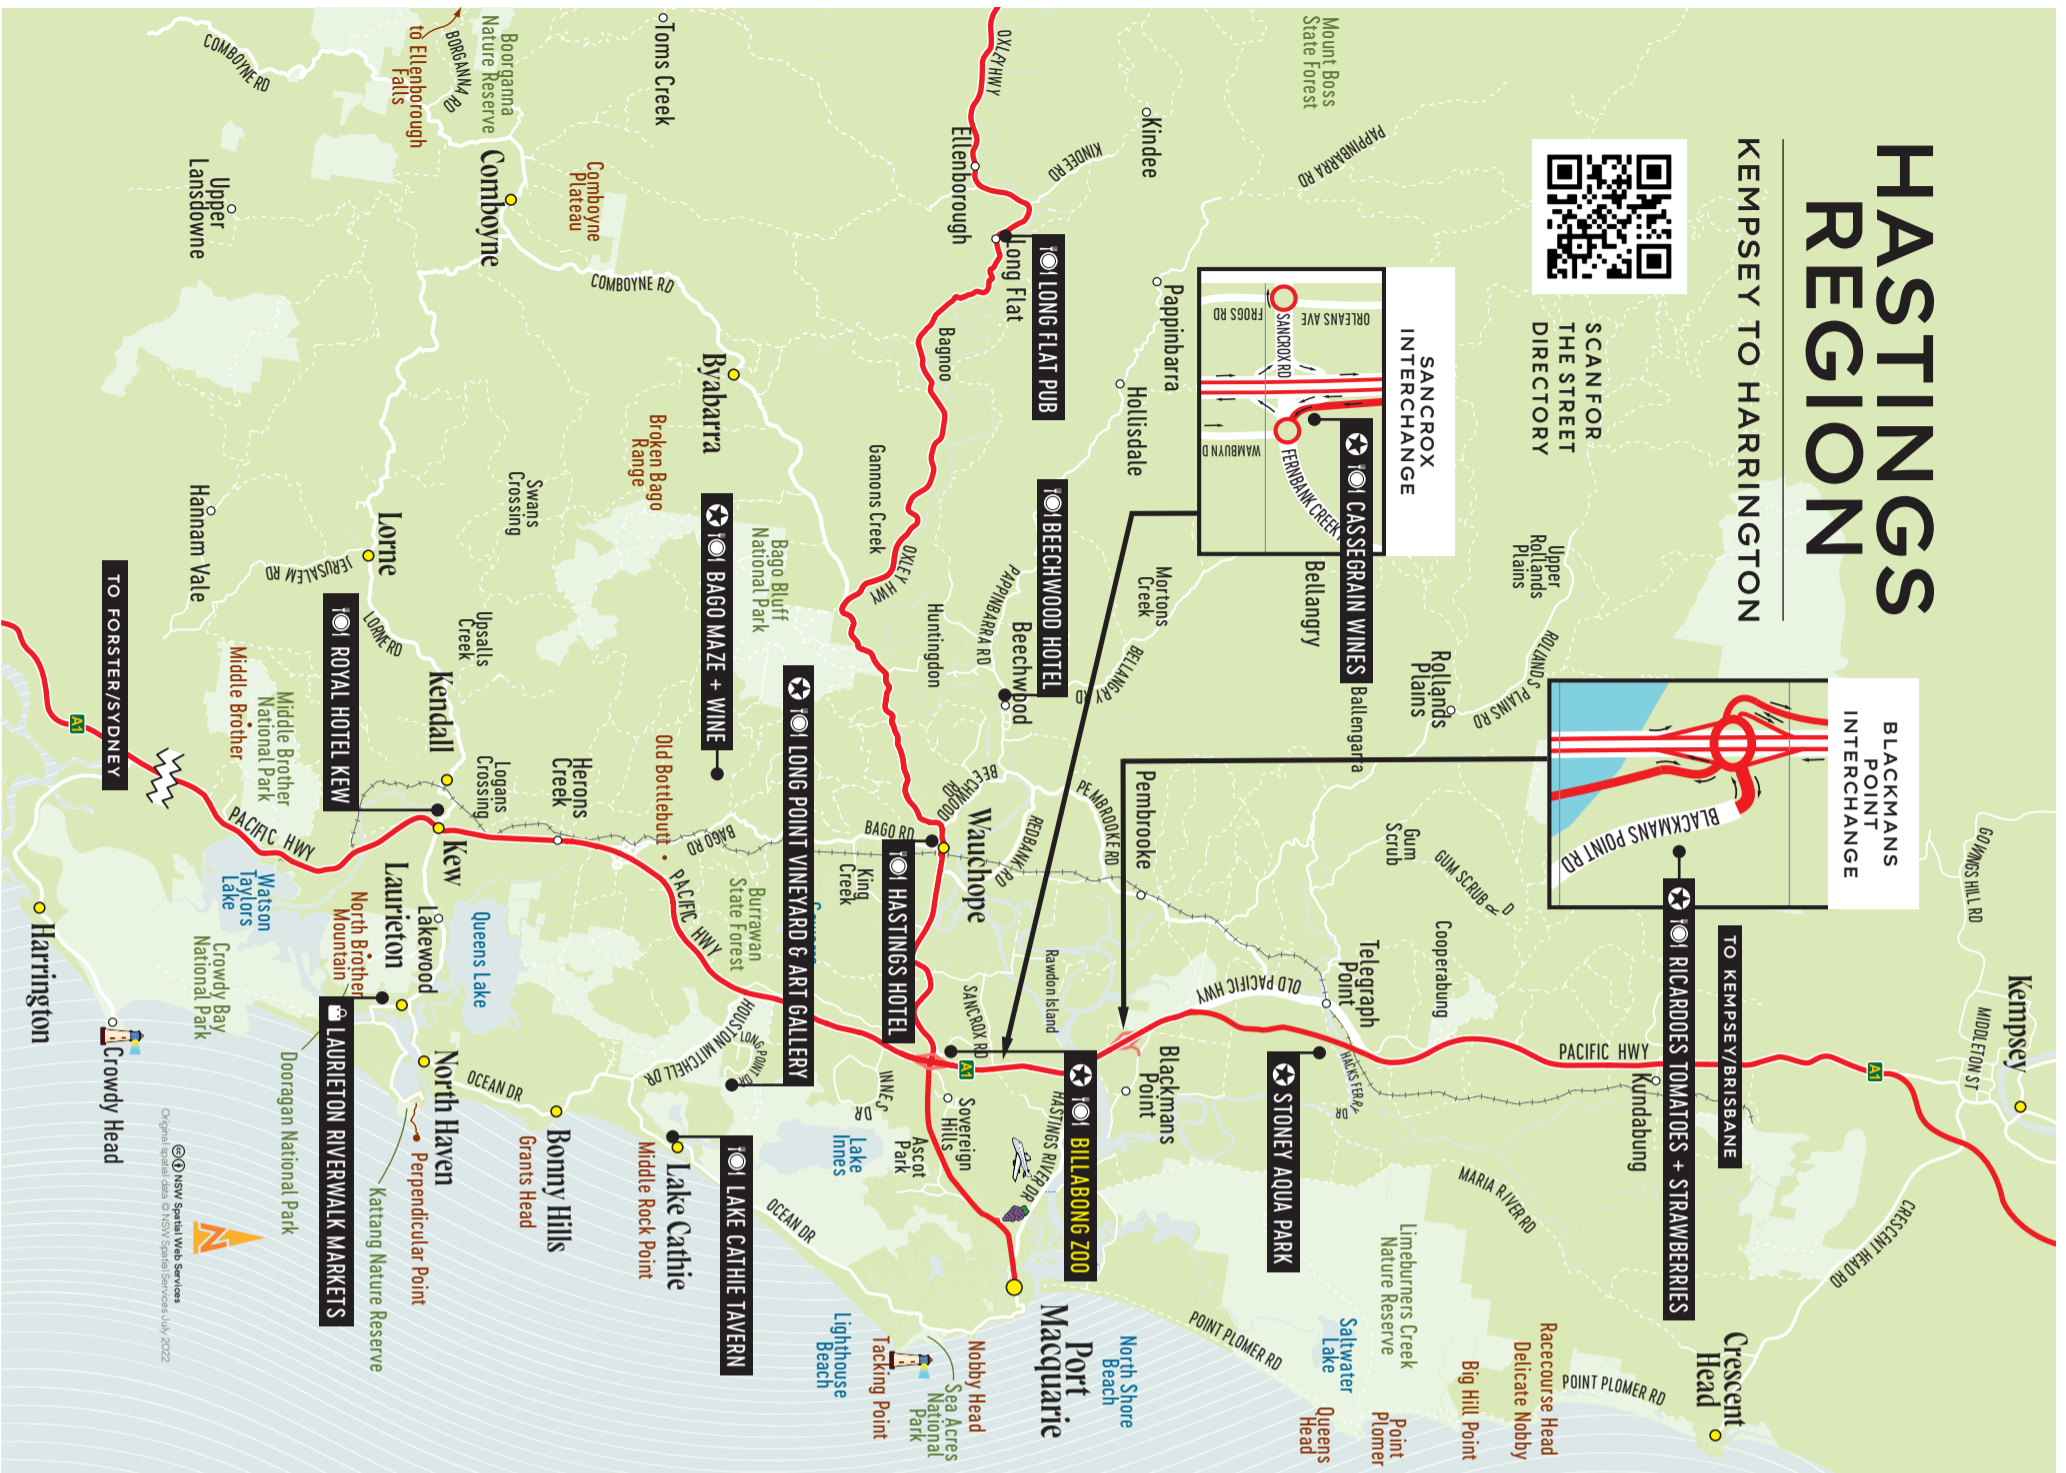

HASTINGS REGION

KEMPSEY TO HARRINGTON

SCAN FOR THE STREET DIRECTORY